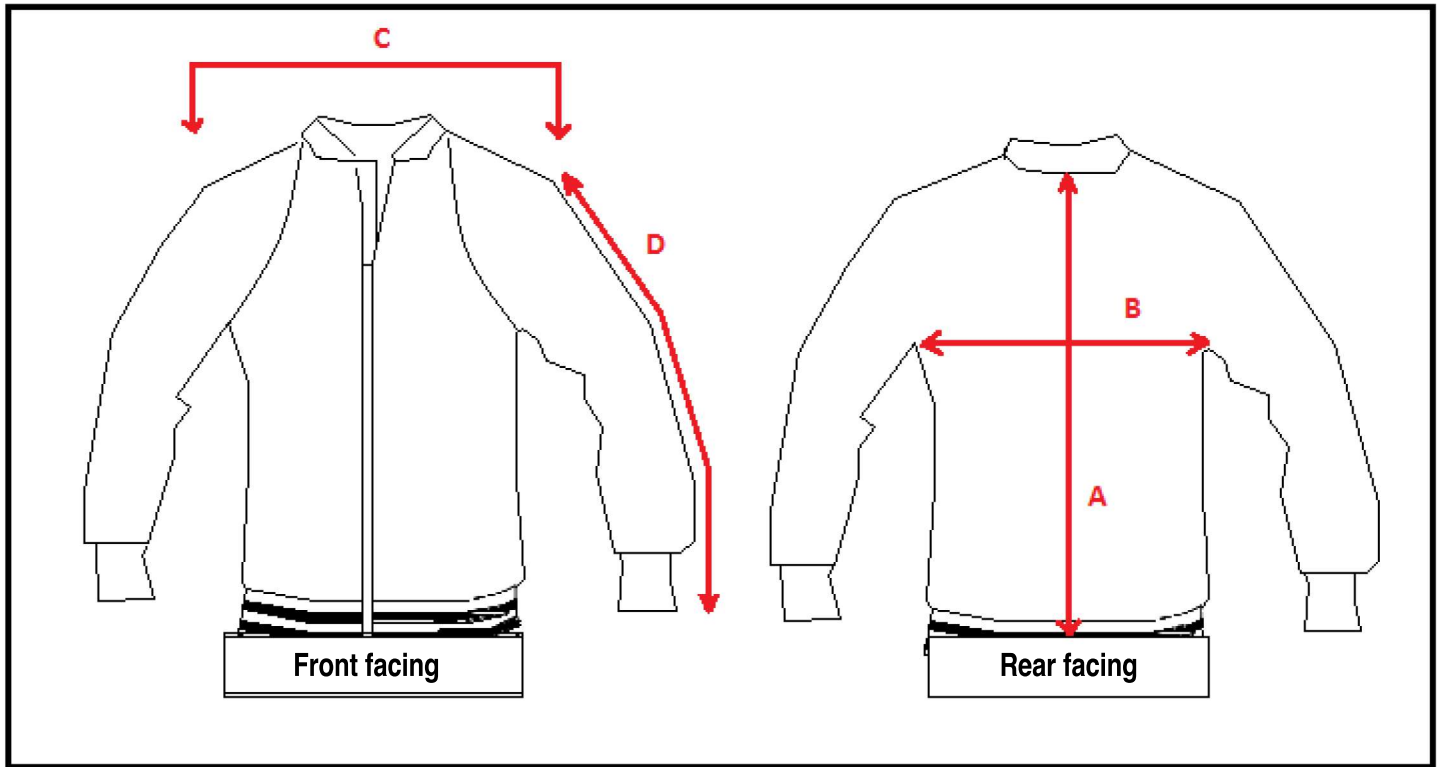

ESD Zip Up Fleece

SIZE cm	A	B	C	D
XS	68	52	40-42	63
S	70	54	42-44	64
M	70	56	44-46	65
L	71	58	46-48	66
XL	72	60	48-50	67
2XL	72	62	50-52	67
3XL	72	64	52-54	67

**** Sizing tolerance 1-2cm ****