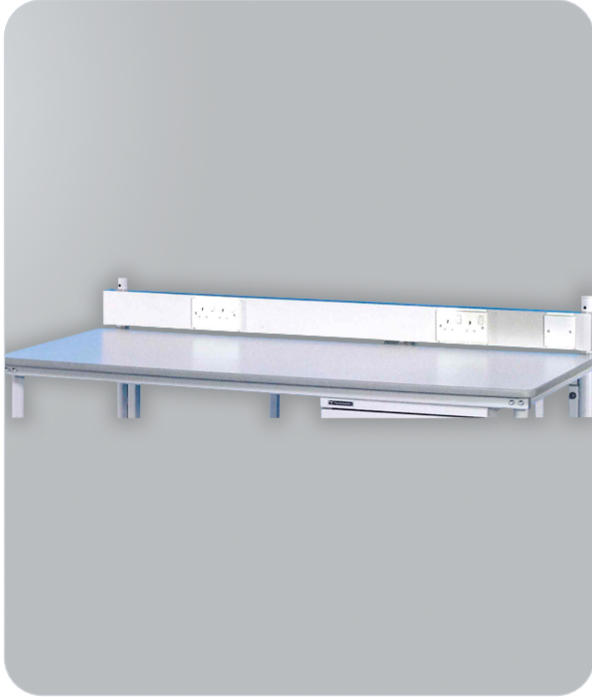

## Service Panel (rear post fixing) - 1200mm

SKU: GB-SP-12

### Features & Benefits

- ◆ Available in durable PVC and aluminium materials
- ◆ Designed to manage power and data cables securely
- ◆ Requires rear support posts for stable mounting
- ◆ Enhances workspace organisation and cable management
- ◆ Ideal for industrial, office, and commercial environments

### About the Service Panel (rear post fixing) - 1200mm

The Service Panel Module (1200mm) is an efficient solution designed to handle power and data cable management in the workspace.

With a three-compartment extrusion, it is available in both PVC and aluminium options to suit various installation needs.

### Specifications

Property	Detail
Size	1200mm, with three compartments for effective cable organisation
Application	ESD-protected areas, electronics mfg, cleanrooms