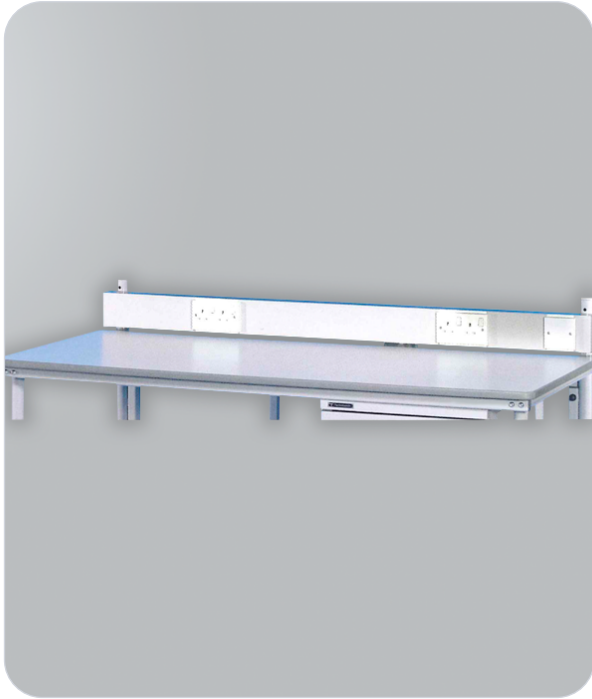

## Service Panel (rear post fixing) - 1500mm

SKU: GB-SP-15

### Features & Benefits

- ◆ Available in durable PVC and aluminium materials
- ◆ Designed to manage power and data cables securely
- ◆ Requires rear support posts for stable mounting
- ◆ Improves workspace organisation and cable safety
- ◆ Perfect for industrial, office, and commercial environments
- ◆ Featuring a three-compartment extrusion, this module is available in both PVC and aluminium materials to cater to different needs

### About the Service Panel (rear post fixing) - 1500mm

**The Service Panel Module (1500mm) is an ideal solution for organising and managing power and data cables in your workspace.** Featuring a three-compartment extrusion, this module is available in both PVC and aluminium materials to cater to different needs. It ensures cables are securely organised and easily accessible, helping maintain a tidy and efficient work environment.

### Specifications

Property	Detail
Size	1500mm, with three compartments for effective cable organisation
Application	ESD-protected areas, electronics mfg, cleanrooms