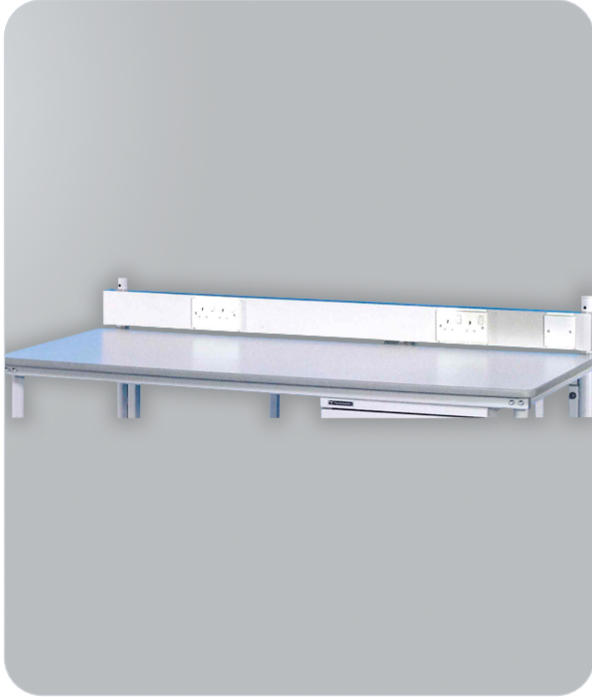

Service Panel (rear post fixing) - 1800mm

SKU: GB-SP-18

Features & Benefits

- ◆ Available in durable PVC and aluminium materials
- ◆ Designed to manage power and data cables effectively
- ◆ Requires rear support posts for secure mounting
- ◆ Enhances workspace organisation and cable safety
- ◆ Ideal for industrial, office, and commercial environments
- ◆ Featuring a three-compartment extrusion, it is available in both PVC and aluminium options to suit different needs

About the Service Panel (rear post fixing) - 1800mm

The Service Panel Module (1800mm) offers an efficient solution for organising power and data cables in any workspace.

Featuring a three-compartment extrusion, it is available in both PVC and aluminium options to suit different needs.

This module is designed to keep cables tidy, secure, and easily accessible, enhancing overall workspace organisation.

The Service Panel requires rear support posts for installation, providing a stable and reliable structure for cable management, making it an ideal choice for both industrial and office environments.

Specifications

Property	Detail
Size	1800mm, with three compartments for efficient cable organisation
Application	ESD-protected areas, electronics mfg, cleanrooms