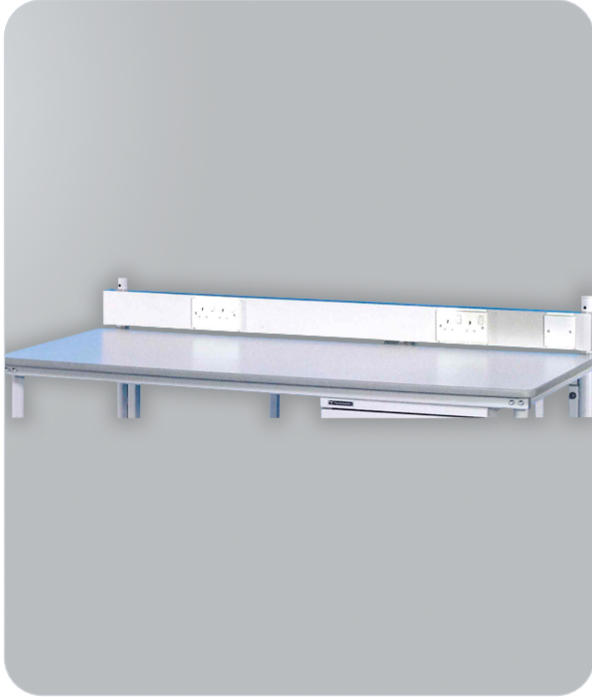

Service Panel (rear post fixing) - 2000mm

SKU: GB-SP-20

Features & Benefits

- ◆ Available in PVC and aluminium materials for durability and versatility
- ◆ Ideal for managing power and data cables
- ◆ Requires rear support posts for secure mounting
- ◆ Enhances workspace organisation and cable management
- ◆ Suitable for industrial and office environments
- ◆ Featuring a three-compartment extrusion, it is available in both PVC and aluminium options to meet various workspace requirements

About the Service Panel (rear post fixing) - 2000mm

The Service Panel Module (2000mm) is a robust solution designed to manage power and data cables efficiently.

Featuring a three-compartment extrusion, it is available in both PVC and aluminium options to meet various workspace requirements. This versatile module is perfect for organising and concealing cables, enhancing workspace safety and tidiness.

The Service Panel requires rear support posts for mounting, ensuring secure installation and offering a streamlined solution for cable management in any industrial or office environment.

Specifications

Property	Detail
Size	2000mm, with three compartments for cable organisation
Application	ESD-protected areas, electronics mfg, cleanrooms