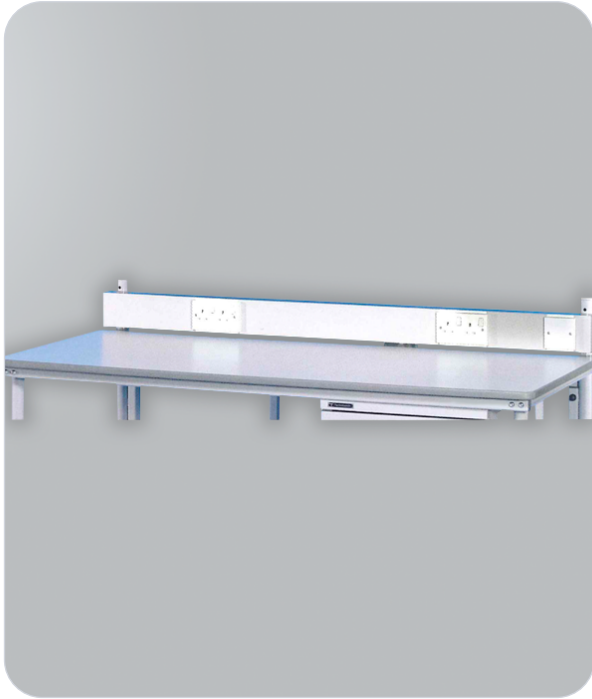

Service Panel (rear support post fixing) - 1000mm

SKU: GB-SP-10

Features & Benefits

- ◆ Available in durable PVC and aluminium materials
- ◆ Designed to manage power and data cables securely
- ◆ Requires rear support posts for stable mounting
- ◆ Enhances workspace organisation and cable safety
- ◆ Ideal for industrial, office, and commercial environments
- ◆ Featuring a three-compartment extrusion, this module is available in both PVC and aluminium, providing flexibility to meet various installation requirements

About the Service Panel (rear support post fixing) - 1000mm

The Service Panel Module (1000mm) offers an excellent solution for organising power and data cables in any workspace. Featuring a three-compartment extrusion, this module is available in both PVC and aluminium, providing flexibility to meet various installation requirements.

It helps maintain a clean and efficient workspace by securing and organising cables effectively.

The Service Panel requires rear support posts for mounting, ensuring a stable and reliable installation in industrial, office, or commercial settings.

Specifications

Property	Detail
Size	1000mm, with three compartments for efficient cable organisation
Application	ESD-protected areas, electronics mfg, cleanrooms