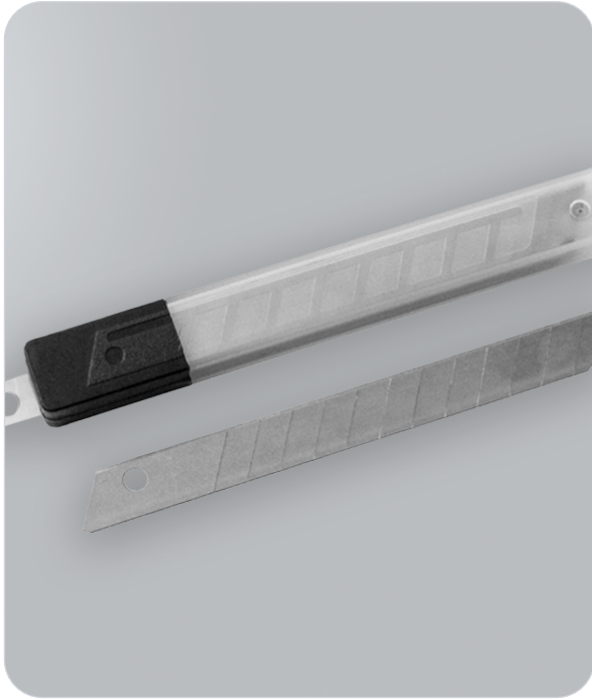

## Spare blades - 9mm snap off

SKU: 210-669

### Features & Benefits

- ◆ 9mm snap-off blades for precise cutting
- ◆ Pack contains 10 blades
- ◆ Each blade has 12 segments for extended use
- ◆ Razor-sharp blades for clean, accurate cuts
- ◆ Ideal for crafts, DIY, and professional use
- ◆ Handle with care for safety

### About the Spare blades - 9mm snap off

**These 9mm snap-off spare blades are razor-sharp and designed for precision cutting tasks.**

Each blade contains 12 segments, allowing for easy and efficient use.

Supplied in a **pack of 10**, these high-quality blades offer durability and are ideal for crafting, DIY, and professional applications.

**Razor sharp blades - Handle with care to ensure safety during use.**