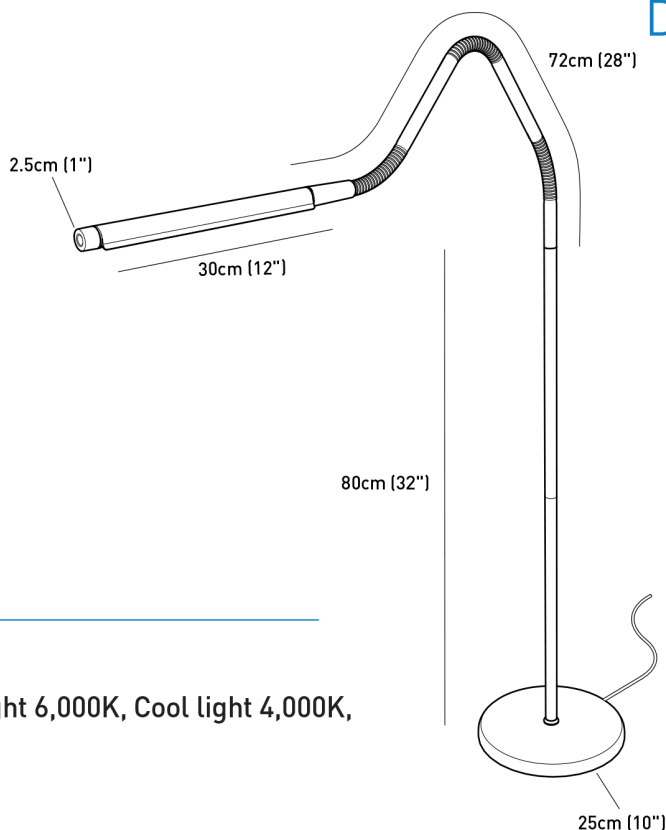

LIGHT QUALITY

ERGONOMICS

DESIGN

daylightcompany.com

daylight

when light matters

3 colour temperatures

2,500 Lux at 30cm

Anti-glare shade

Supplied by
 **Grove Sales**
Quality Products- Reliable Service -Est 1990

ElectraTM

D35231

FLOOR LAMP

FEATURES

- Beautiful black satin finish floor lamp
- Choice of 3 colour temperatures- Daylight 6,000K, Cool light 4,000K, or Warm light 2,700K
- Slim and unobtrusive design
- Flexible arm and rotating shade for perfect positioning
- Easily adjust the bright and wide spread of light using the tactile continuous dimmer switch
- Anti-glare shade ensures light is directed away from your eyes and focused where you want it
- 95+ CRI for exceptional clarity and accurate colours at any time of day or night

SPECIFICATIONS

Product information

Weight	4kg
Colour	Black
Cable length	2m

Light output

Light source	LED
Lumens	800lm
Lux at 30cm	2,500
Colour temperature	6,000K / 4,000K / 2,700K
CRI	95+
Energy consumption	13W

Packaging information

Height	44cm
Width	33cm
Depth	7cm
Packed weight	5kg
Products per master carton	2

Supplied by
Grove Sales
Quality Products - Reliable Service - Est 1990

daylight
when light matters

0800 055 77 11 | info.uk@daylightcompany.com |