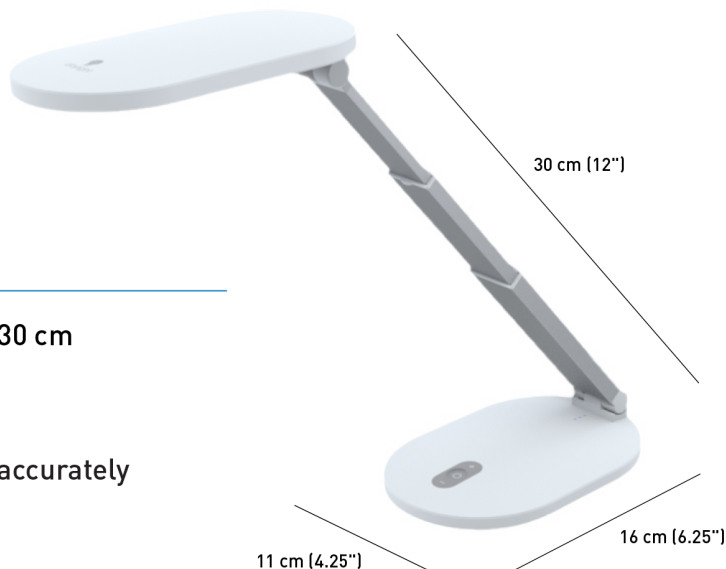

Foldi GoTM

RECHARGEABLE TABLE LAMP

Fact Sheet

The Foldi Go is a rechargeable 'full size' desk lamp supplied with its very own carry case. Position the light exactly where you need it using the long, fully adjustable arm and rotatable shade. One full charge will give you up to 8 hours of consistent and continuous brightness and the handy battery power level indicator lights enable you to monitor the charge level at a glance.

LED 6,000 K daylight

Full size folding desk lamp

Supplied with carry case

LIGHT QUALITY

ERGONOMICS

DESIGN

daylightcompany.com

Supplied by
 **Grove Sales**
Quality Products - Reliable Service - Est 1990

Foldi Go™

D35050

RECHARGEABLE TABLE LAMP

FEATURES

- Long, adjustable arm with maximum reach of 30 cm
- Rotating head to allow accurate positioning
- 4 brightness levels
- High quality LEDs with 95+ CRI to see colours accurately
- Battery power level indicator
- Supplied with carry-case
- USB adaptor and cable included
- Ideal for moving around the house or using on the go

SPECIFICATIONS

Product information

Weight	0.85 kg (1.9lb)
Colour	White/Grey
Cable length	1.5 m (59")

Light output

Light source	LED
Lumens	340 lm
Lux at 30 cm (12")	1,300 / 1,100 / 900 / 600
Colour temperature	6,000 K
CRI	95+
Energy consumption	5W